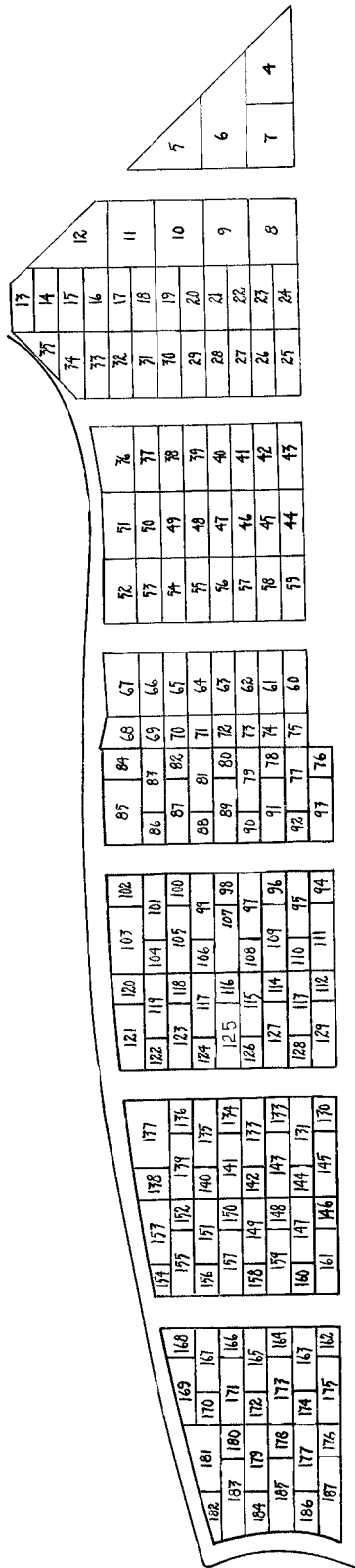

**WYUKA** Funeral Home - Cemetery - Park  
 3600 "O" Street | Lincoln, NE 68510 | 474-3600  
 www.wyuka.com

# SECTION 16